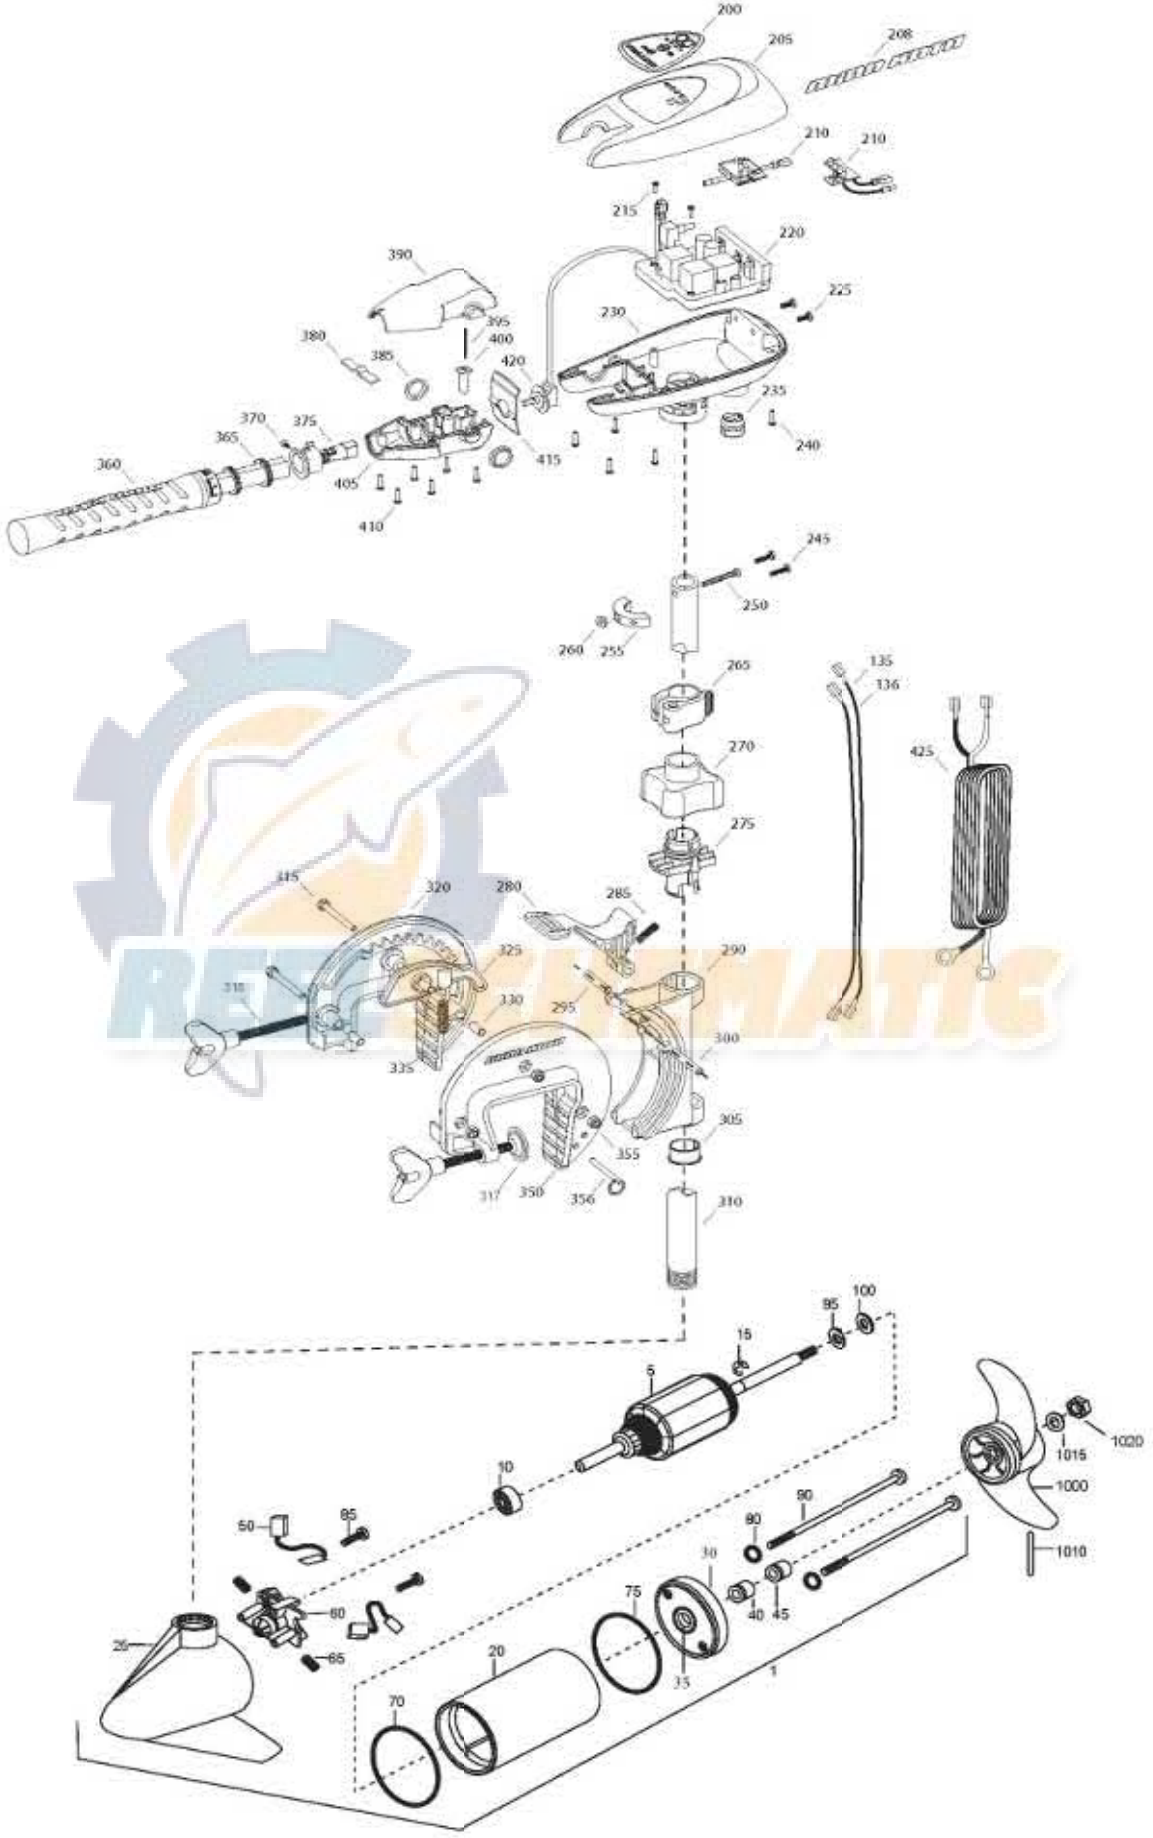

TRAXXIS 45
45 LBS THRUST
12 VOLT 42 AMPS
36" SHAFT

for use with "N" serial numbers
2-year warranty

Item	P/N	Description	Qty	Item	P/N	Description	Qty
1	2069257	12V Motor 36" FW	1	317	2011710	Washer - clamp screw	2
5	2-100-204	Armature assembly	1	320	2771950	Bracket, right, FW	1
10	140-010	Bearing	1	325	2067905	Cam deactivator	1
15	788-015	Retaining ring	1	330	2067306	Bushing, dowel 1/4 x 1/2	3
20	2-200-079	Center housing assembly	1	335	2062702	Spring, cam deactivator	1
25	421-132	Brush end housing assembly	1	■	2881380	Clamp screw kit	2 per kit
30	2-400-187	Plain end housing assembly	1	350	2771955	Bracket, left, FW	1
35	144-049	Flange bearing	1	355	2263104	Nut, 1/4-20, nylock, Zinc	3
40	880-003	Seal	1	356	2062604	Pin, stop	1
45	880-006	Seal with shield	1				
50	188-052	Brush	2	■	2990957	Handle assy, VARS [360-410]	1
55	N/A			360	2990456	Grip/handle assy, VARS [360-375]	1
60	738-030	Brush plate assembly	1	365	2060015	Bearing, handle	2
65	975-032	Brush spring	2	370	2063405	Screw, #6 PFH SS	1
70	701-041	O-ring, motor, front	1	375	2884092	Yoke / spider assy, VARS	1
75	701-039	O-ring, motor, rear	1	380	2302742	Spring, detent, off	1
80	701-007	O-ring, thru-bolt	2	385	2060005	Bearing, handle pivot	2
85	830-001	Screw, 8-32	2	390	2060900	Handle pivot, top	1
90	830-078	Thru-bolt	2	395	2302745	Spring, release button	1
95	990-067	Washer, steel	2	400	2063700	Button, release	1
100	990-070	Washer, nylatron	2	405	2060905	Handle pivot, bottom	1
135	640-001	Leadwire, black	1	410	2303412	Screw, #6 x 5/8 SS	6
136	640-101	Leadwire, red	1				
■	2883460	Seal and O-ring Kit		415	2062715	Spring, handle pivot	1
				420	2061700	Washer, pot holder	1
200	2065679	Decal, c-box cover	1	425	2992523	Leadwire assy, includes [235]	1
205	2060295	C-box cover	1				
208	2325665	Decal - MinnKota	2	■	1378121	Propeller kit	
210	2074070	Battery meter, 12v FW	1	1000	2061122	Propeller	1
215	3043427	Screw, #8 x 7/8 SS	2	1010	2092600	Drive pin, small	1
220	2184016	Control board, 12V	1	1015	2151726	Washer, prop, small	1
■	2888411	Potentiometer Replacement Kit		1020	2053101	Nut, nylock, prop, small	1
225	2303434	Screw, #8-30 x 5/8 SS	2				
230	2062501	Control box, VARS, FW	1				
235	2062905	Strain relief	1				
240	2303412	Screw, #6 x 5/8 SS	6				
245	2263434	Screw, #8 x 1 SS	2				
250	2383407	Screw, #10-24 x 2 SS	1				
255	2061515	Collar, c-box	1				
260	2383124	Nut, 10-24, nylock, SS	1				
265	2991521	Cam lock/depth collar assy	1				
■	2991795	Bracket assy, Composite [270-356]	1				
270	2060100	Knob, steering tension, soft	1				
275	2068400	Collet	1				
280	2064200	Lock arm	1				
285	2062701	Spring, lock arm	1				
290	2061821	Hinge	1				
295	2062602	Pin, lock, Zinc	1				
300	2062602	Pin, lock, Zinc	1				
305	2037301	Bushing, hinge	1				
310	2032052	Tube 36"	1				
315	2063500	Bolt 1/4-20 x 2 3/8", Zinc	3				
316	2061300	Screw - clamp	2				